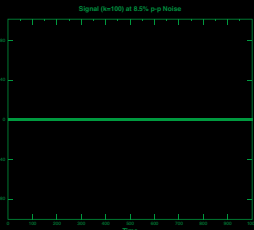

**ANALOG
Load Sensor**

**DIGITAL
Load Sensor**

*SoleDigital D-Cell rope clamps
are high data rate digital load
cells that offer bulletproof
reliability and noise immunity.*