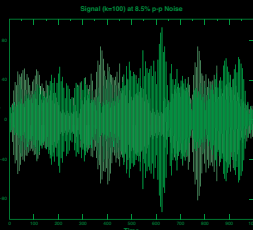

**ANALOG
Load Sensor**

**DIGITAL
Load Sensor**

*SoleDigital D-Cell rope clamps
are high data rate digital load
cells that offer bulletproof
reliability and noise immunity.*