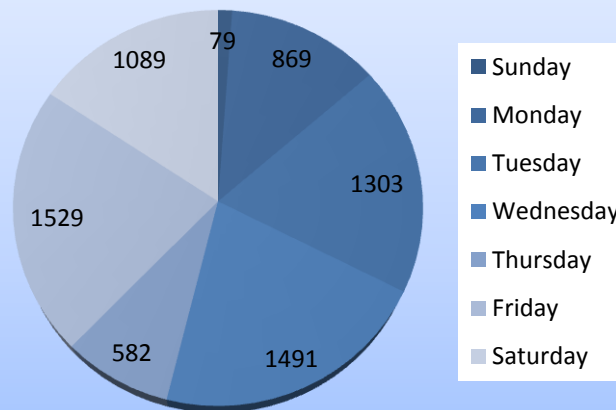

Overload history:

TimeStamp	Dur (secs)	MT	Operator
1/08/2008 10:47	16	22.1	Ray Krampe
1/08/2008 11:22	3	23.1	Ray Krampe
3/08/2008 14:16	27	22.1	Ray Krampe
19/09/2008 8:05	9	22.4	Steve Gould
30/10/2008 12:25	112	22.9	Warren Smith
1/11/2008 16:59	2	22.3	Ray Krampe

Challenged Operators:

Name	Bad jogs	Limits	Motor Duty
Ray Krampe	107	23	0
Dave Matthews	34	40	10
Lloyd Hammond	12	3	40

Load Spectrum

Lift Durations

Lifts by Weekday

Lifts by Hour