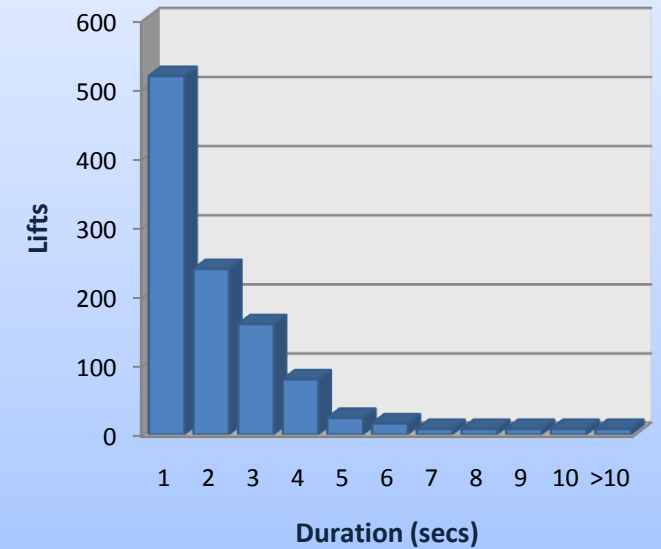

Overload history:

TimeStamp	Dur (secs)	MT	Operator
1/08/2008 10:47	16	22.1	Ray Krampe
1/08/2008 11:22	3	23.1	Ray Krampe
3/08/2008 14:16	27	22.1	Ray Krampe
19/09/2008 8:05	9	22.4	Steve Gould
30/10/2008 12:25	112	22.9	Warren Smith
1/11/2008 16:59	2	22.3	Ray Krampe

Challenged Operators:

Name	Bad jogs	Limits	Motor Duty
Ray Krampe	107	23	0
Dave Matthews	34	40	10
Lloyd Hammond	12	3	40

Load Spectrum

Lift Durations

Lifts by Weekday

Lifts by Hour