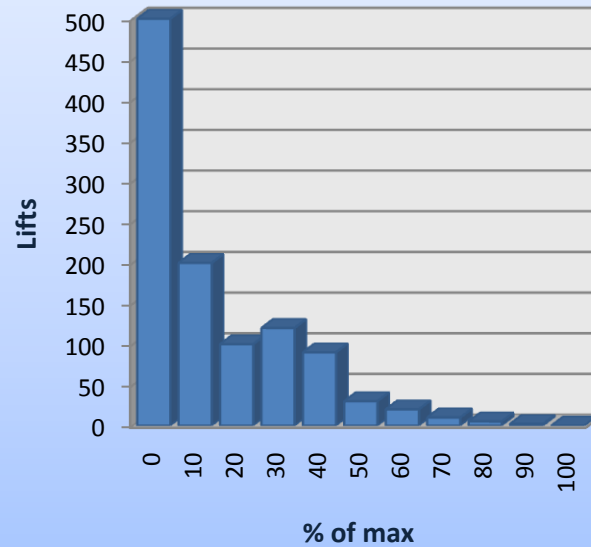

Liftlog Crane Usage Report

Crane ID:	M5:S/N 62438
Capacity:	22t
Class:	M5
Commissioned:	22/01/2008
Total lifts:	33847
Total Hoist Hours:	37
Overloads:	6
Hoist life (hr):	12463
N-S Hours:	9
E-W Hours:	12
Load cycles:	156
Remaining:	2567

Overload history:

TimeStamp	Dur (secs)	MT	Operator
1/08/2008 10:47	16	22.1	Ray Krampe
1/08/2008 11:22	3	23.1	Ray Krampe
3/08/2008 14:16	27	22.1	Ray Krampe
19/09/2008 8:05	9	22.4	Steve Gould
30/10/2008 12:25	112	22.9	Warren Smith
1/11/2008 16:59	2	22.3	Ray Krampe

Challenged Operators:

Name	Bad jogs	Limits	Motor Duty
Ray Krampe	107	23	0
Dave Matthews	34	40	10
Lloyd Hammond	12	3	40

Load Spectrum